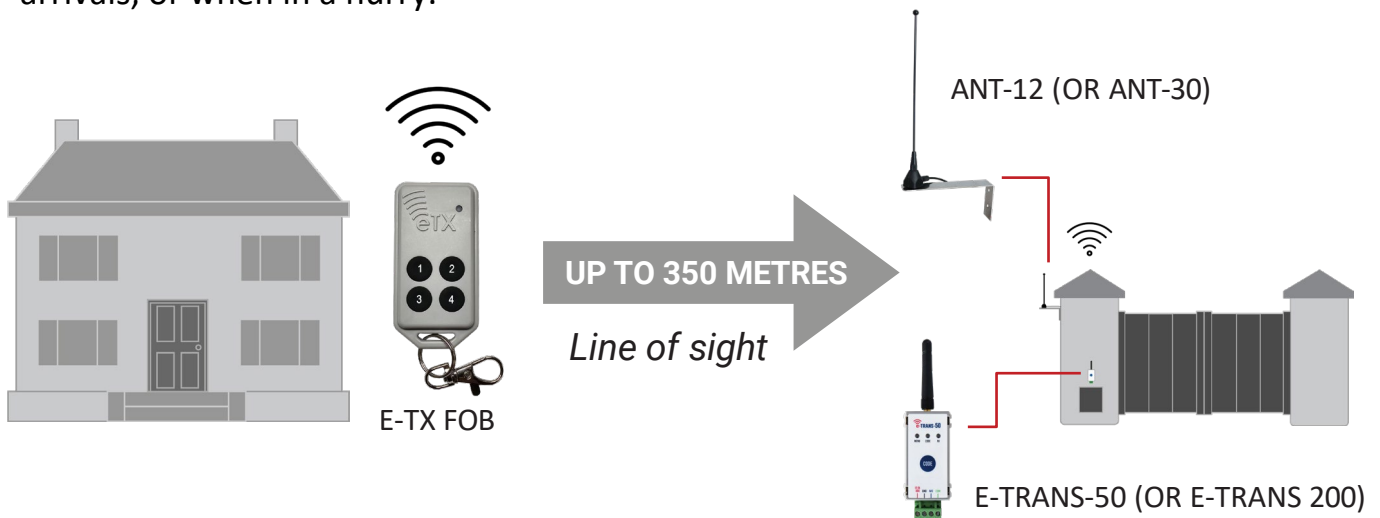

Long-Range Gate Opening System

The Ultimate Convenience

Our long-range gate opening system offers homeowners unparalleled convenience by eliminating the need to physically approach the gate. With a simple push of a button on a fob (E-TX), homeowners can effortlessly open or close their gates from the comfort of their homes. This feature is particularly useful during inclement weather, late-night arrivals, or when in a hurry.

With the ability to open gates from up to a range of 350 metres (450/500 metres options). Homeowners can enjoy the ultimate convenience and peace of mind, knowing that their property is secure and easily accessible.

KITS WITH 350 METRES ANTENNA

ETTRANS50-TX-KIT

4 x E-TX - Fobs.
1 x ANT-12 - 12 dBI Antenna*.
1 X ETRANS50 - Transceiver.

ETTRANS100-TX-KIT

4 x E-TX - Fobs.
1 x ANT-12 - 12 dBI Antenna*.
1 X ETRANS100 - 2-channel transceiver.

**Up to 450/500 metres range, line of sight.*

E-TX

Add up to 50 additional E-TX fobs to 1 ETRANS50/200.