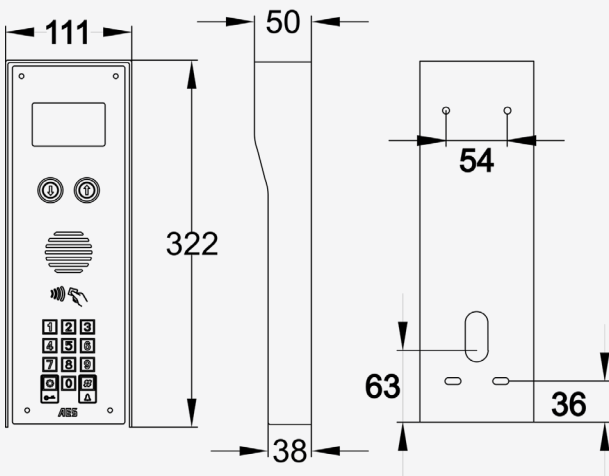

MULTI-CLASSIC IMPERIAL