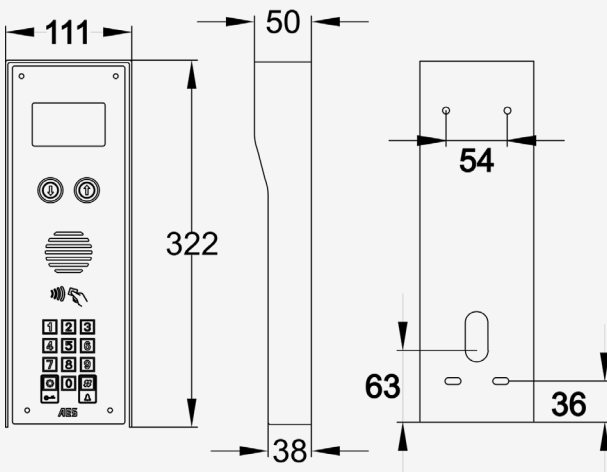

MULTI-CLASSIC IMPERIAL