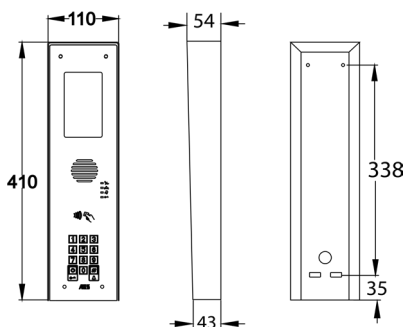

MULTI-LITE-FBPK-EU (Flush)