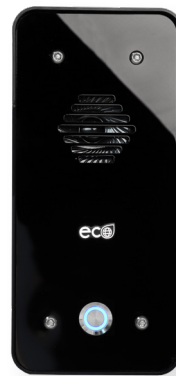

SLIM

Wired Audio Intercom System

- Up to 4 handsfree handsets per system.
- Curved profile stylish handset available in black.
- 150m typical cabled range using twisted pair cables.
- 24V dc 2A power supply included*. (Handsets 12v dc)

SLIM-HF-EH-B-EU

**H175 X
L48 X W20**

ARCHITECTURAL MODELS
Stylish black/steel panels with backlighting.

SLIM-HF-AB-EU (NON KP)
SLIM-HF-ABK-EU

Blue buttons & blue back lighting.

ARCHITECTURAL STEEL MODELS
Stylish panels with backlighting.

SLIM-HF-AS-EU (NON KP)
SLIM-HF-ASK-EU

Blue buttons & blue back lighting.

IMPERIAL MODELS
Sleek all-black panels.

SLIM-HF-EU (NON KP)
SLIM-HF-IBK-EU

All black panels have blue lighting.

ECO-SLIM-HF-EB-EU
(NON KP ONLY)

Each kit contains, a speech panel, power supply and install manual.
handsfree wall-mounted handset (up to 4 handsets per system, sold separately).

For kits with the white handsfree handset*.

Add **W** to product code: