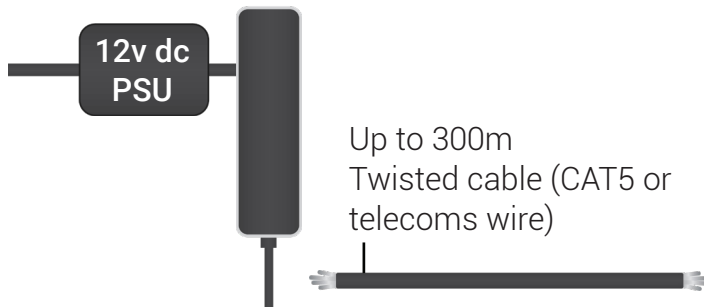

SLIM

Wired Audio Intercom System

- Up to 4 handsfree handsets per system.
- Curved profile stylish handset available in black.
- 150m typical cabled range using twisted pair cables.
- 24V dc 2A power supply included*. (Handsets 12v dc)

Indoor Speech Unit
Wired up to 4 handset per system.

Outdoor Speech Unit
Other speech panels available with or without keypad.

DETAILS	
Power	24v dc (24c dc 2A included) (Handsets 12v dc)
Working Distance	150m on 24AWG CAT5 cable
Weather Rating	IP55
Wiring	3 Wire or 5 wire option
Relays	2
Relays Type	N/O momentary 4 second pulse
Keypad codes/Prox cards	1200 total across 3 relays