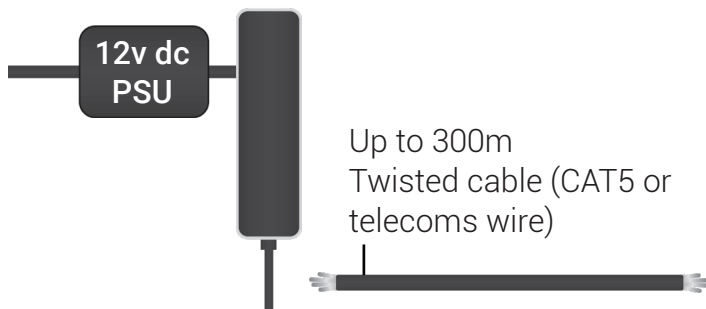

SLIM

Wired Audio Intercom System

- Up to 4 handsfree handsets per system.
- Curved profile stylish handset available in black.
- 150m typical cabled range using twisted pair cables.
- 24V dc 2A power supply included*. (Handsets 12v dc)

Indoor Speech Unit
Wired up to 4 handset per system.

Outdoor Speech Unit
Other speech panels available with or without keypad.

DETAILS	
Power	24v dc (24c dc 2A included) (Handsets 12v dc)
Working Distance	150m on 24AWG CAT5 cable
Weather Rating	IP55
Wiring	3 Wire or 5 wire option
Relays	2
Relays Type	N/O momentary 4 second pulse
Keypad codes/Prox cards	1200 total across 3 relays