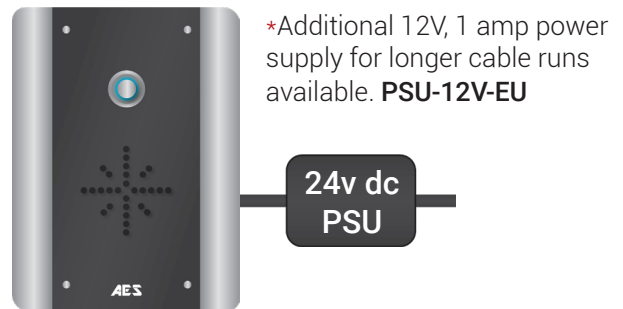

SLIM

Wired Audio Intercom System

- Up to 4 handsfree handsets per system.
- Curved profile stylish handset available in black.
- 150m typical cabled range using twisted pair cables.
- 24V dc 2A power supply included*. (Handsets 12v dc)

Indoor Speech Unit
Wired up to 4 handset per system.

Outdoor Speech Unit
Other speech panels available with or without keypad.

DETAILS	
Power	24v dc (24c dc 2A included) (Handsets 12v dc)
Working Distance	150m on 24AWG CAT5 cable
Weather Rating	IP55
Wiring	3 Wire or 5 wire option
Relays	2
Relays Type	N/O momentary 4 second pulse
Keypad codes/Prox cards	1200 total across 3 relays

Each kit contains, a speech panel, power supply and install manual.
handsfree wall-mounted handset (up to 4 handsets per system, sold
separately).

For kits with the white handsfree handset*.

Add **W** to product code: