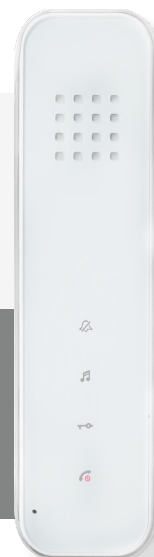

ECO-SLIM-HF-EB-EU
(NON KP ONLY)

Each kit contains, a speech panel, power supply and install manual.
handsfree wall-mounted handset (up to 4 handsets per system, sold
separately).

For kits with the white handsfree handset*.

Add **W** to product code:

SLIM-HF-ABK-W-EU

SLIM-HF-EH-W-EU