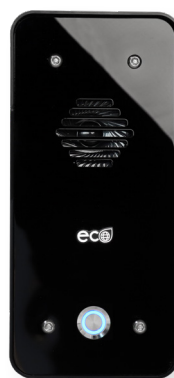

SLIM-HF-EH-B-EU

H175 X
L48 X W20

ARCHITECTURAL MODELS
Stylish black/steel panels with
backlighting.

SLIM-HF-AB-EU (NON KP)
SLIM-HF-ABK-EU

Blue buttons & blue back lighting.

ARCHITECTURAL STEEL MODELS
Stylish panels with backlighting.

SLIM-HF-AS-EU (NON KP)
SLIM-HF-ASK-EU

Blue buttons & blue back lighting.

IMPERIAL MODELS
Sleek all-black panels.

SLIM-HF-EU (NON KP)

SLIM-HF-IBK-EU

All black panels have blue
lighting.

ECO-SLIM-HF-EB-EU
(NON KP ONLY)

Each kit contains, a speech panel, power supply and install manual.
handsfree wall-mounted handset (up to 4 handsets per system, sold
separately).

For kits with the white handsfree handset*.

Add **W** to product code: