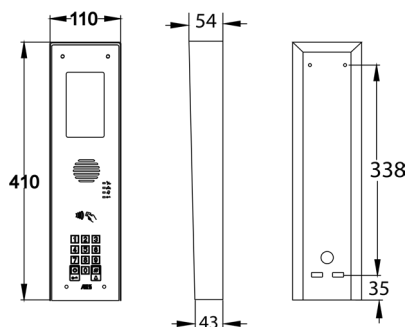

MULTI-LITE-FBPK-EU (Flush)